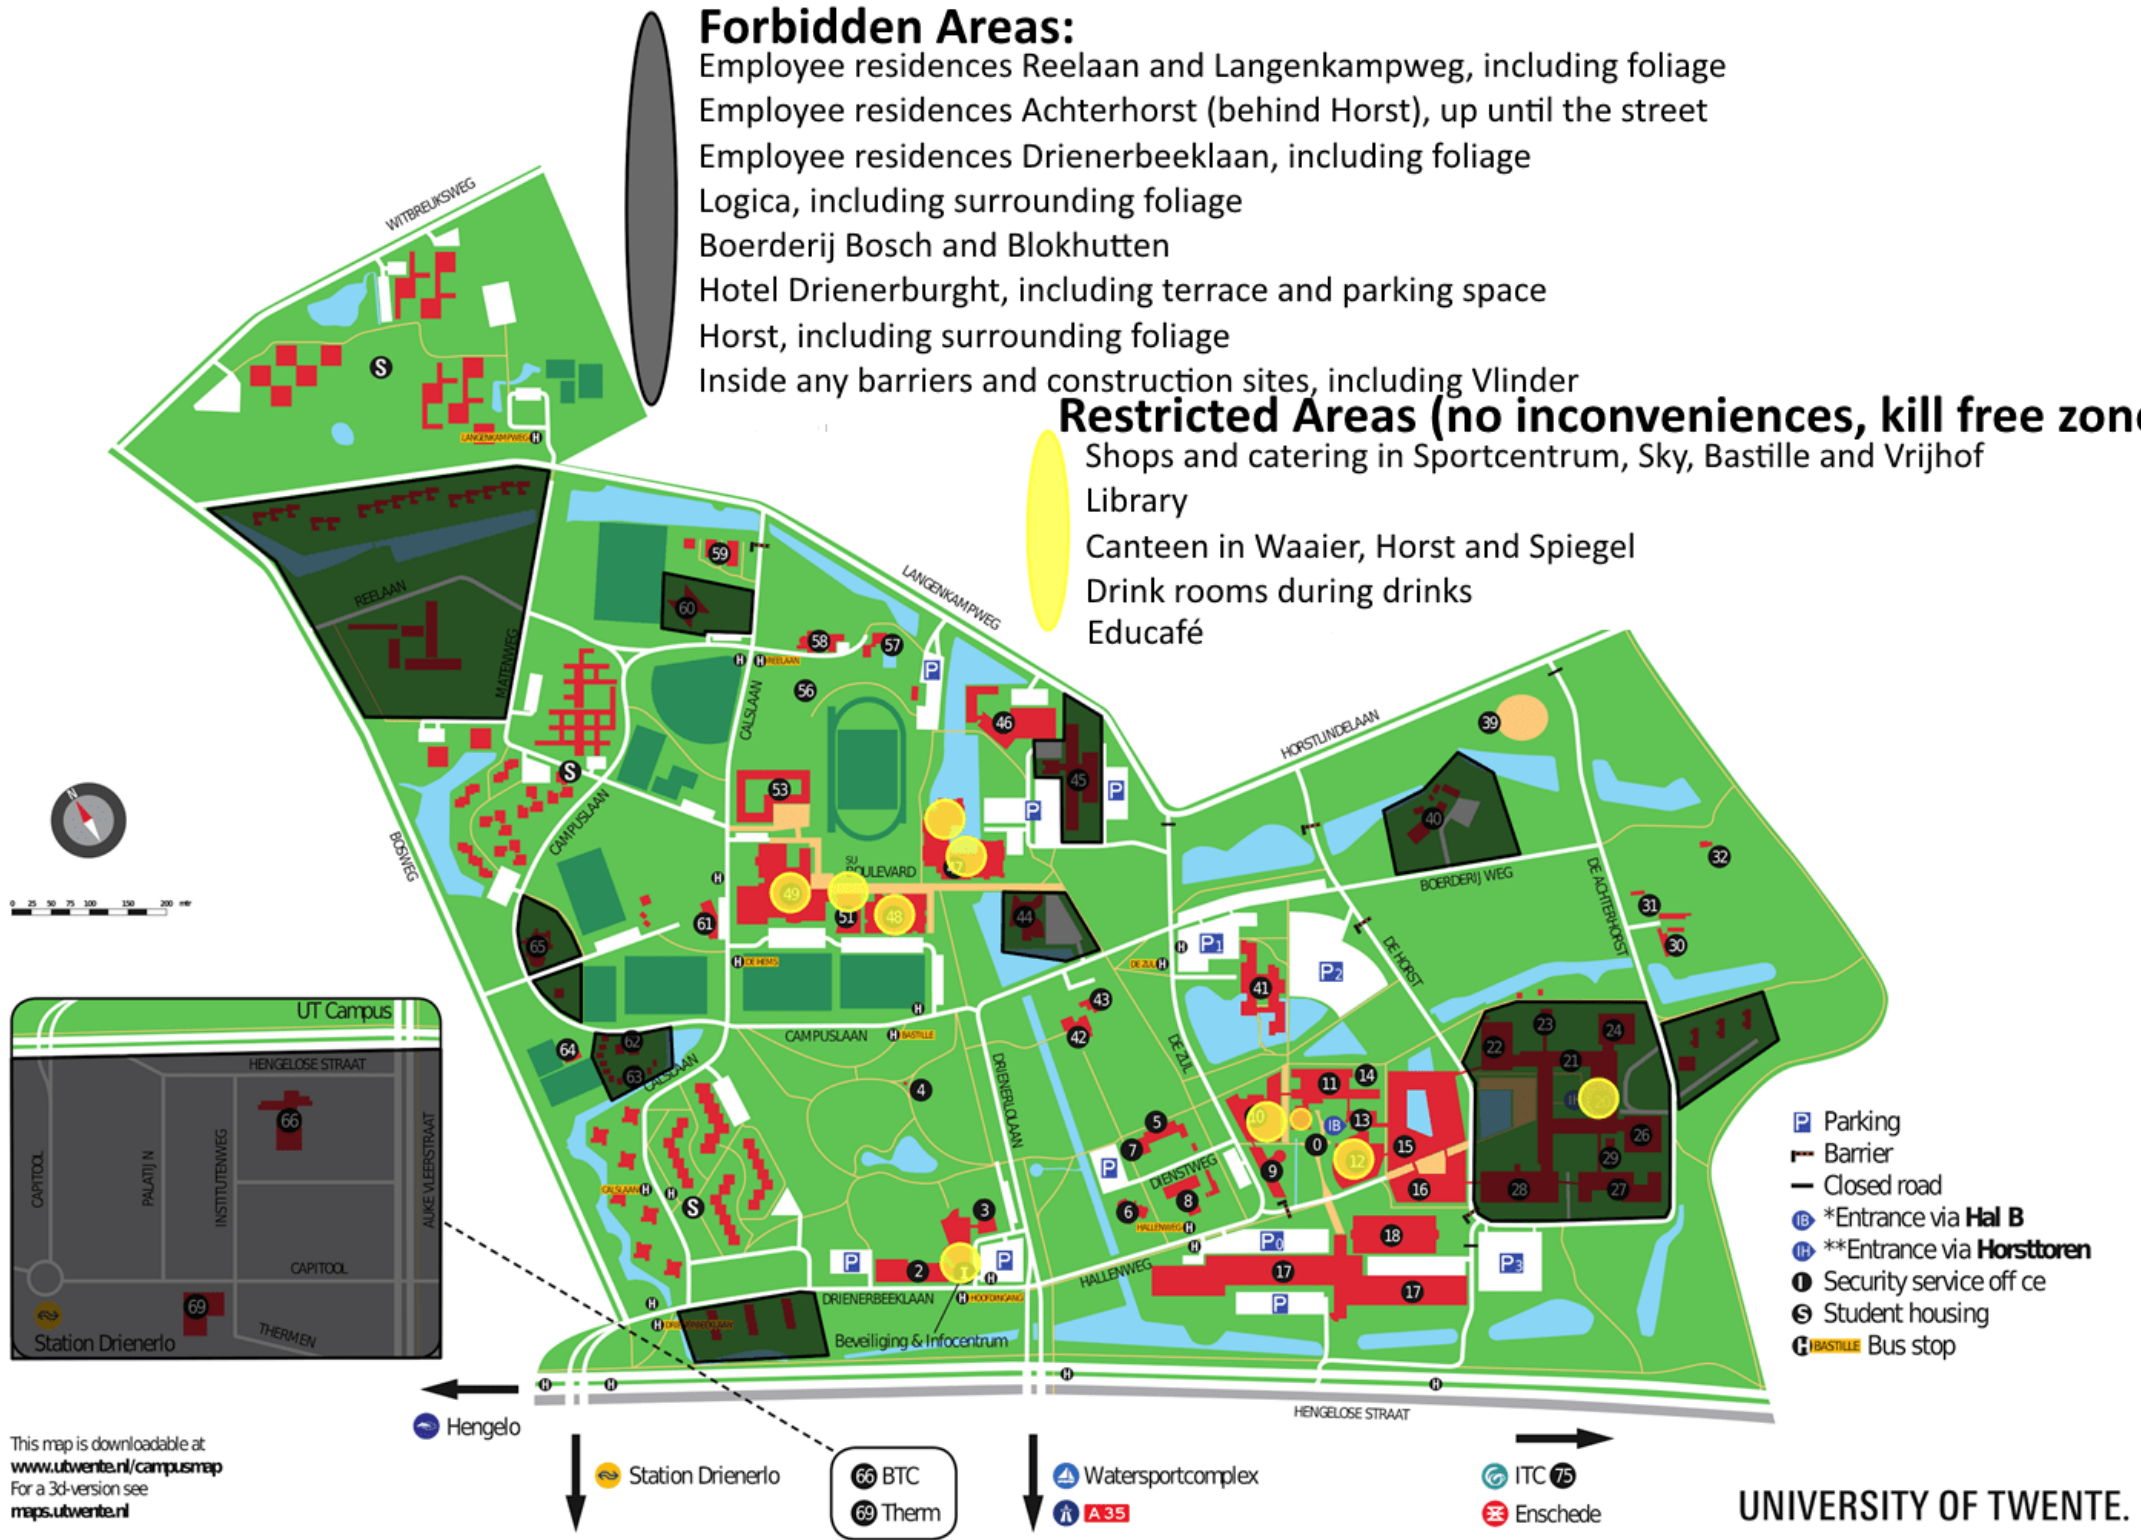

Forbidden Areas:

- Employee residences Reelaan and Langenkampweg, including foliage
- Employee residences Achterhorst (behind Horst), up until the street
- Employee residences Drienerbeeklaan, including foliage
- Logica, including surrounding foliage
- Boerderij Bosch and Blokhutten
- Hotel Drienerburgh, including terrace and parking space
- Horst, including surrounding foliage
- Inside any barriers and construction sites, including Vlinder

Restricted Areas (no inconveniences, kill free zone):

- Shops and catering in Sportcentrum, Sky, Bastille and Vrijhof
- Library
- Canteen in Waaier, Horst and Spiegel
- Drink rooms during drinks
- Educafé

This map is downloadable at www.utvente.nl/campusmap
For a 3d-version see maps.utvente.nl